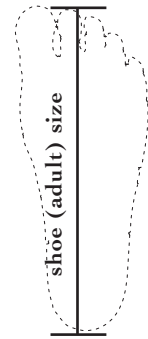

note: equipments take
2 to 3 weeks to arrive.

Karate GI sizes

- 7 taller than 181 cm
- 6 173 cm - 181 cm
- 5 163 cm - 173 cm
- 4 144 cm - 163 cm
- 3 137 cm - 144 cm
- 2 130 cm - 137 cm
- 1 122 cm - 130 cm
- 0 91 cm - 122 cm
- 00 shorter than 91 cm

Karate Fighting Glove sizes

- S less than 13 cm
- M 14 cm - 17 cm
- L more than 17cm
- red or blue

Karate Shin & Foot Protector

- S 50 cm - 100 cm
- M please see an instructor for sizes
- L 50 cm - 100 cm
- red or blue